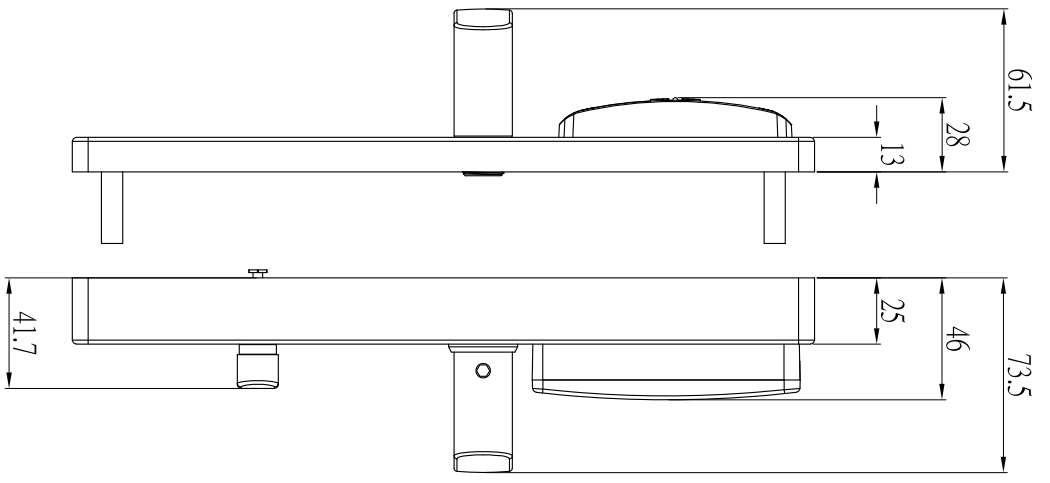

Heads

Lateral

Back

Exterior drawing			Models: E3064P
Drawer	HeChang	2020-09-16	Orbita Technology Co.,LTD
Assessor			