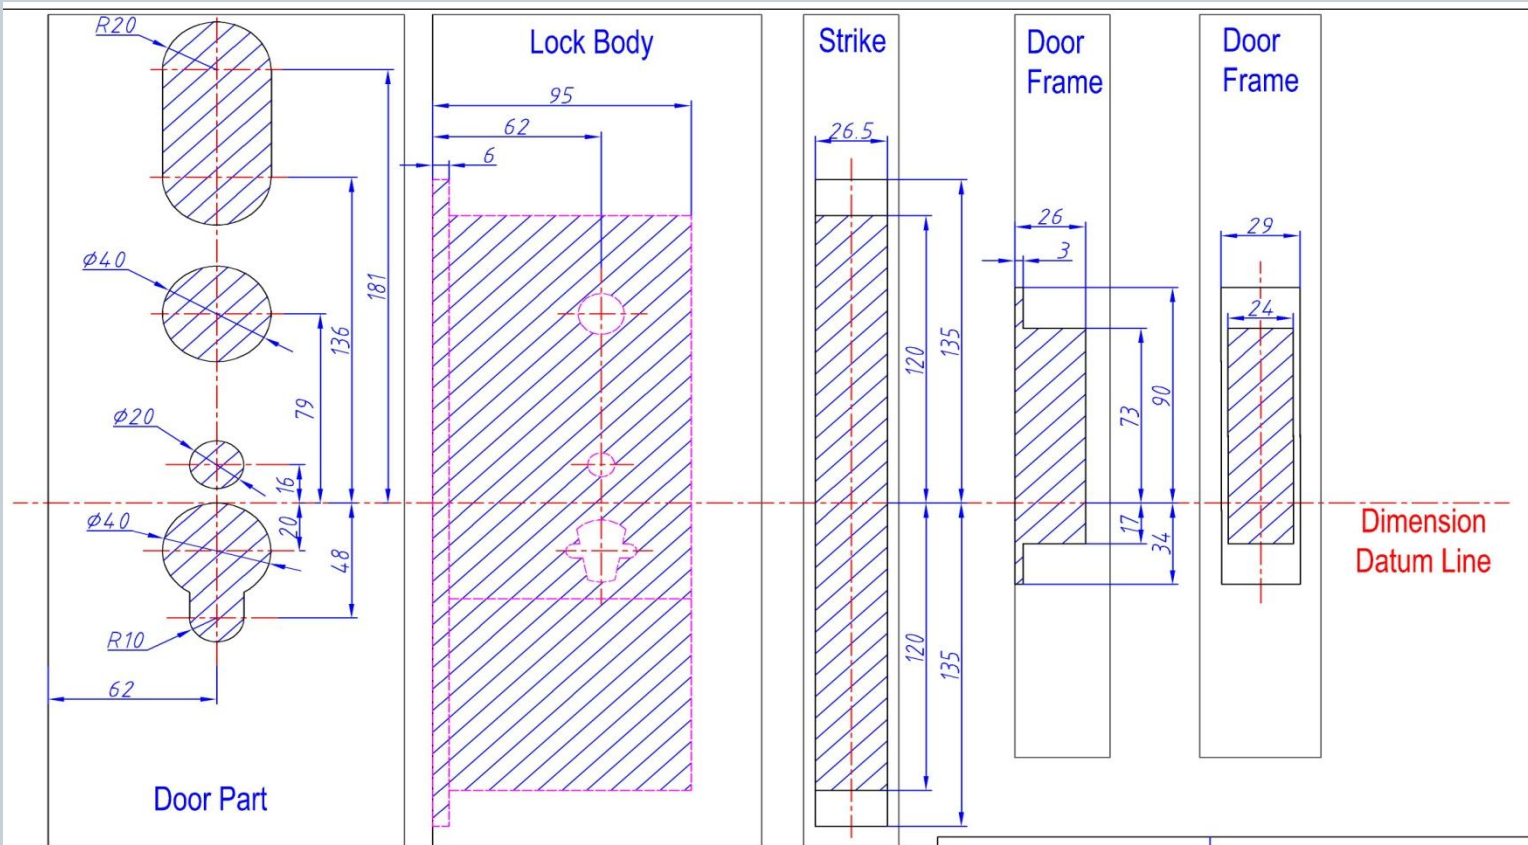

# Схема выреза в двери:

- Note:**
1. The continuous thick line parts are to be drilled, pls refer to the picture dimensions.
  2. Centerline of lock body is the dimension datum line.
  3. Dimension unit: mm.
  4. Drill bit: 20, 40.
  5. The carmine dot line part is lock body, the continuous thin line part is door part.